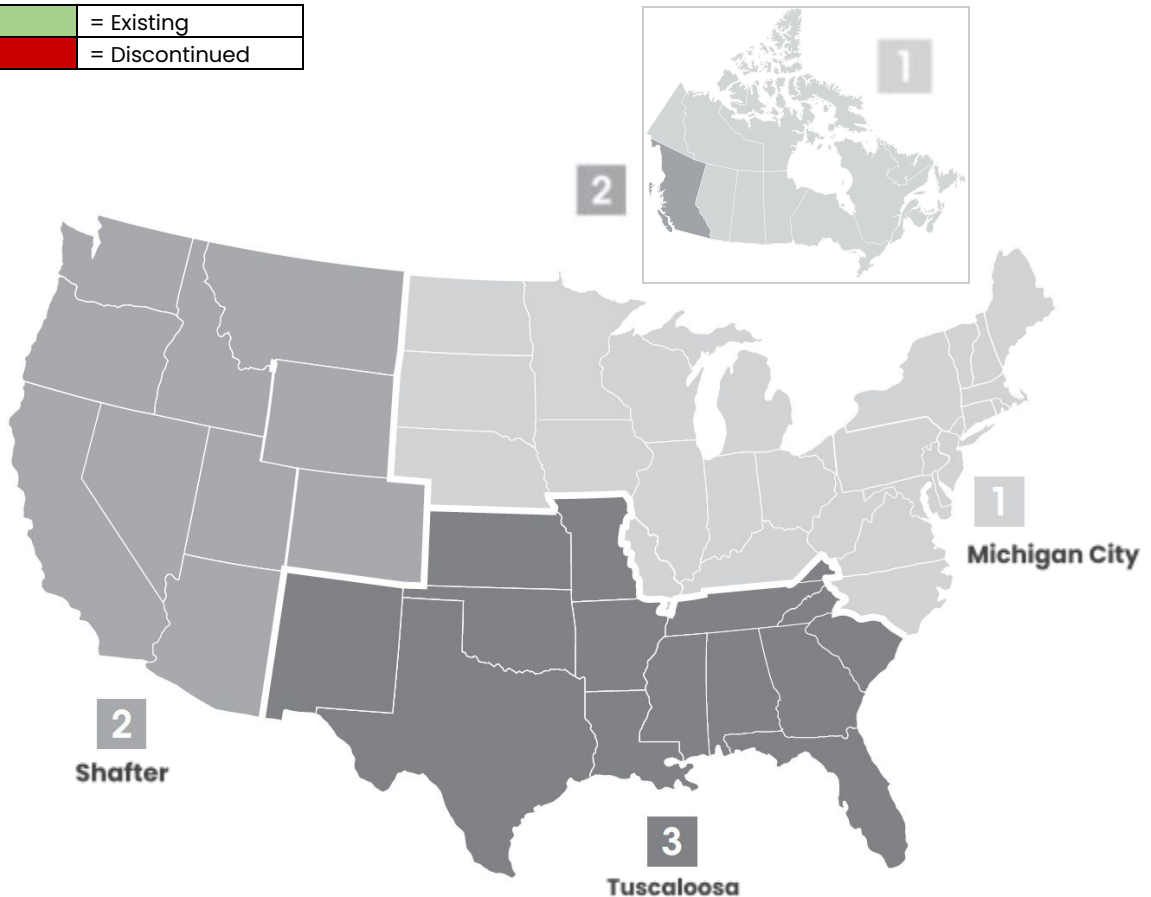

GAF Timberline®UHD
Ultra High Definition® Lifetime Shingles

	1 Michigan City	2 Shafter	3 Tuscaloosa	1 Canada Excluding B.C.	2 British Columbia
Barkwood	●	●	●	●	●
Charcoal	●	●	●	●	●
Hickory	●	●		●	●
Shakewood	●	●	●	●	●
Slate	●	●	●	●	●
Weathered Wood	●	●	●	●	●
Fox Hollow Gray	●			●	
Hunter Green	●			●	
Patriot Red	●			●	
Pewter Gray	●		●	●	

	= Existing
	= Discontinued