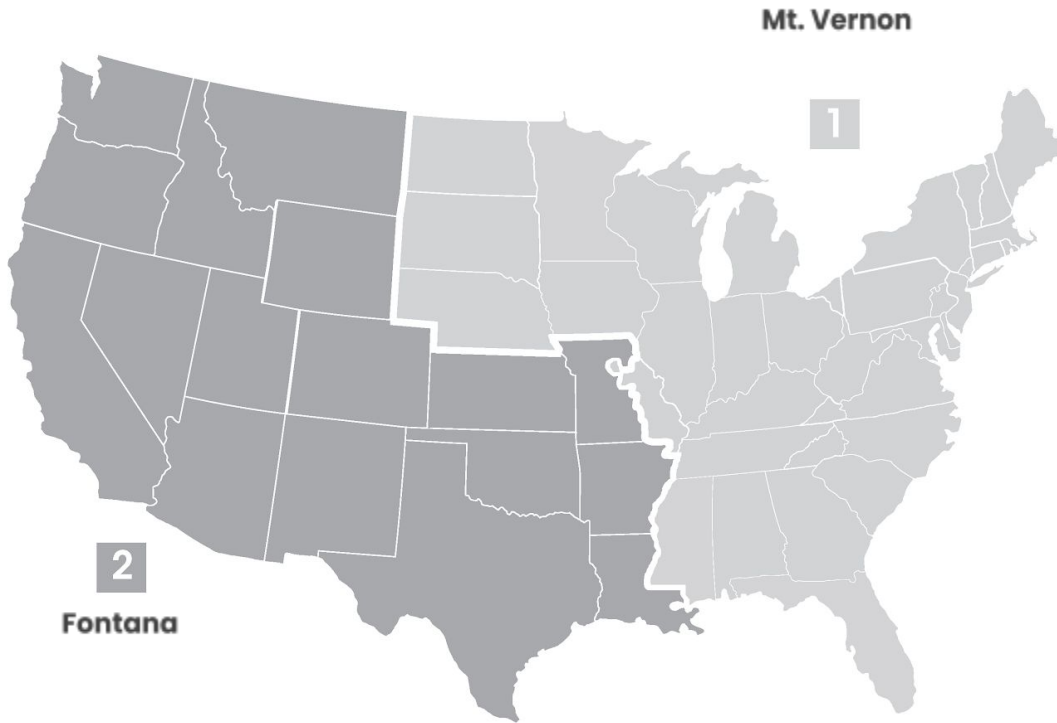

1 Mt. Vernon	2 Fontana
Autumn Brown	●	●
Cedar	●	●
Charcoal	●	●
Mesa Brown	●	●
Slate	●	
Weathered Timber	●	
Weathered Wood		●

	= Existing
	= Discontinued