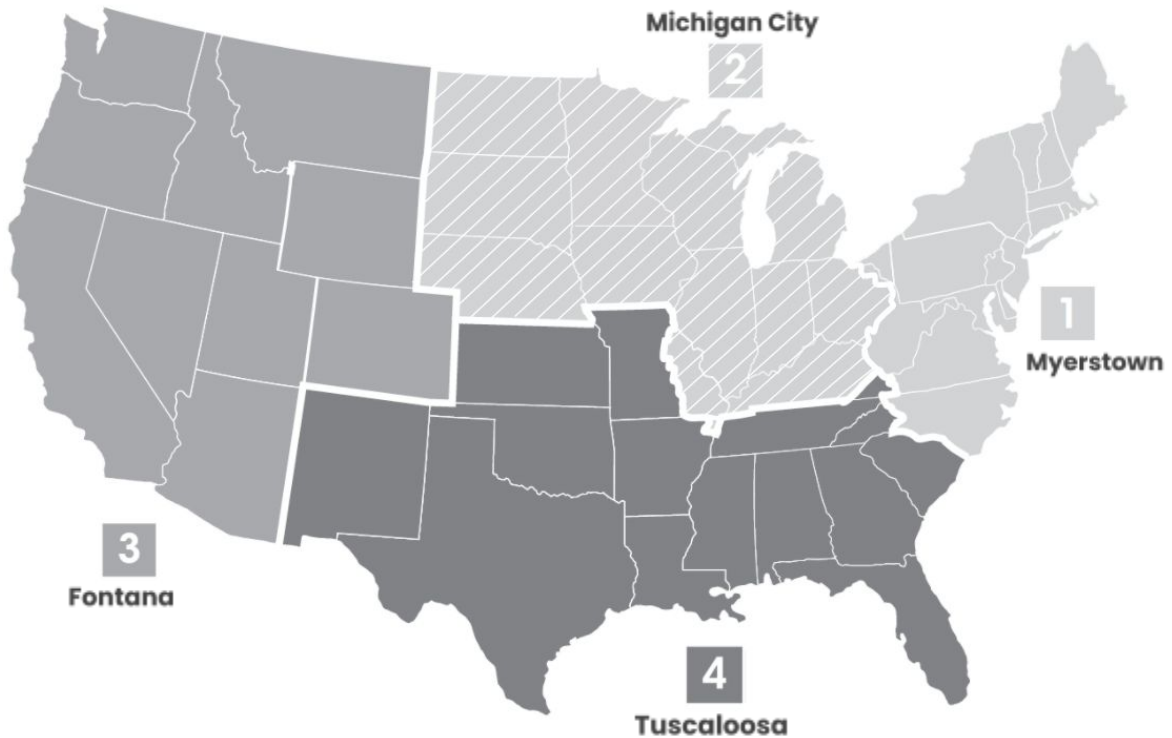

1 Myerstown	2 Michigan City	3 Fontana	4 Tuscaloosa
Golden Harvest	●	●	●	●
Saddlewood Ranch	●	●		●
Cedar Falls	●	●	●	●
Nantucket Morning	●	●		●
Appalachian Sky	●	●		●
Amber Wheat			●	●
Midnight Blush	●	●		

	= Existing
	= Discontinued