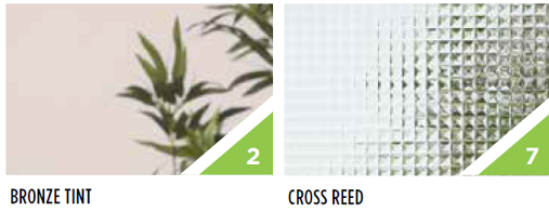

Masonite Wood Door Product Update

November 16, 2021

Dear Valued BWI Distribution Customer,

At BWI, we value your partnership and are committed to providing you with quality services and products. Like many of you, we continue to face supply chain challenges in getting a reliable flow of components to meet the robust demand environment. This has recently influenced two changes to our Masonite Wood Door product line including Torrefied Mahogany, and two glass families - Bronze Tint and Cross Reed.

• **BRONZE TINT & CROSS REED GLASS** •

These two glass families are discontinued effective immediately. Over the next several months, these two glass families will begin to phase out from any Masonite and BWI collateral and digital platforms.